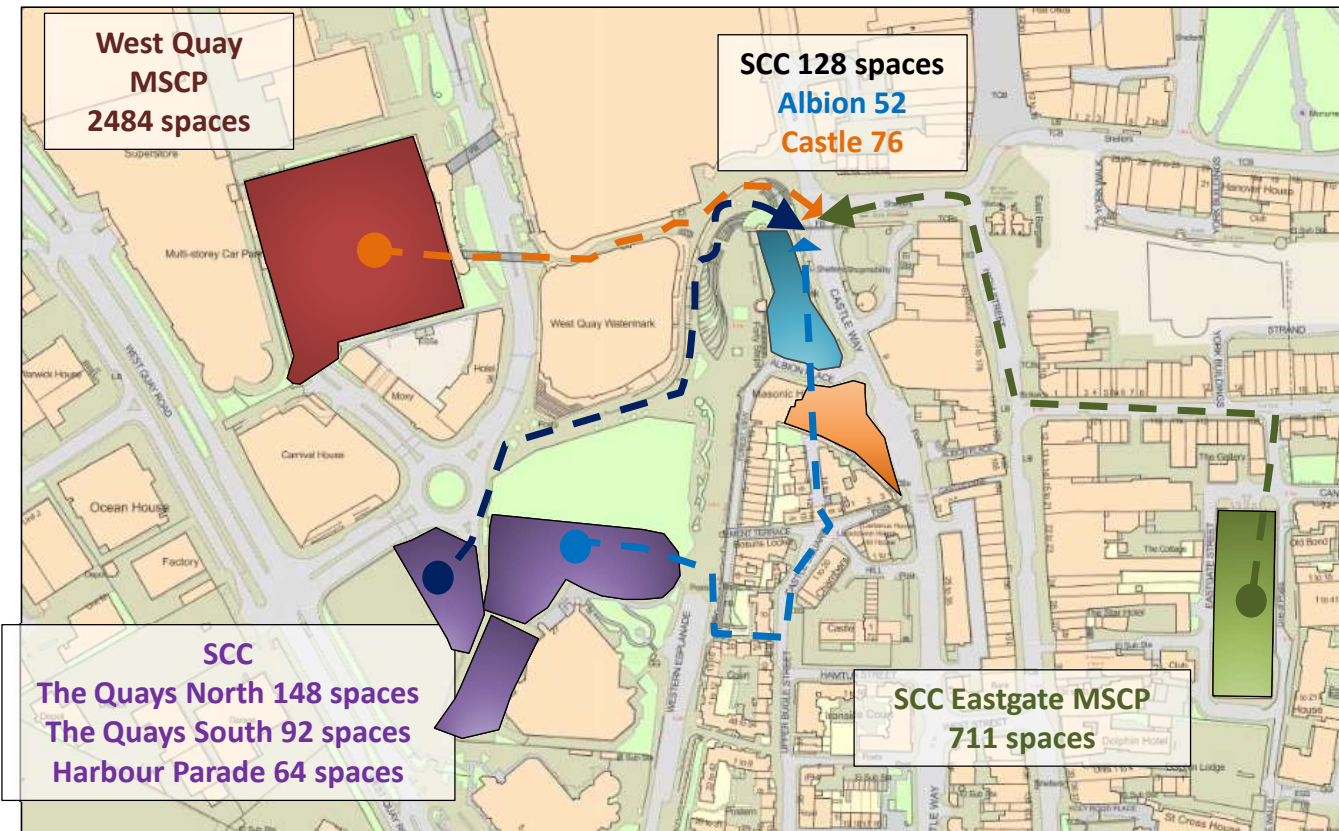

Alternative Car Parks – Walking Distance (Bargate Roundabout)

Alternative Car Park	Distance
West Quay	0.17 Mile
Harbour Parade	0.23 Mile
Quay North	0.27 Mile
Eastgate	0.27 Mile